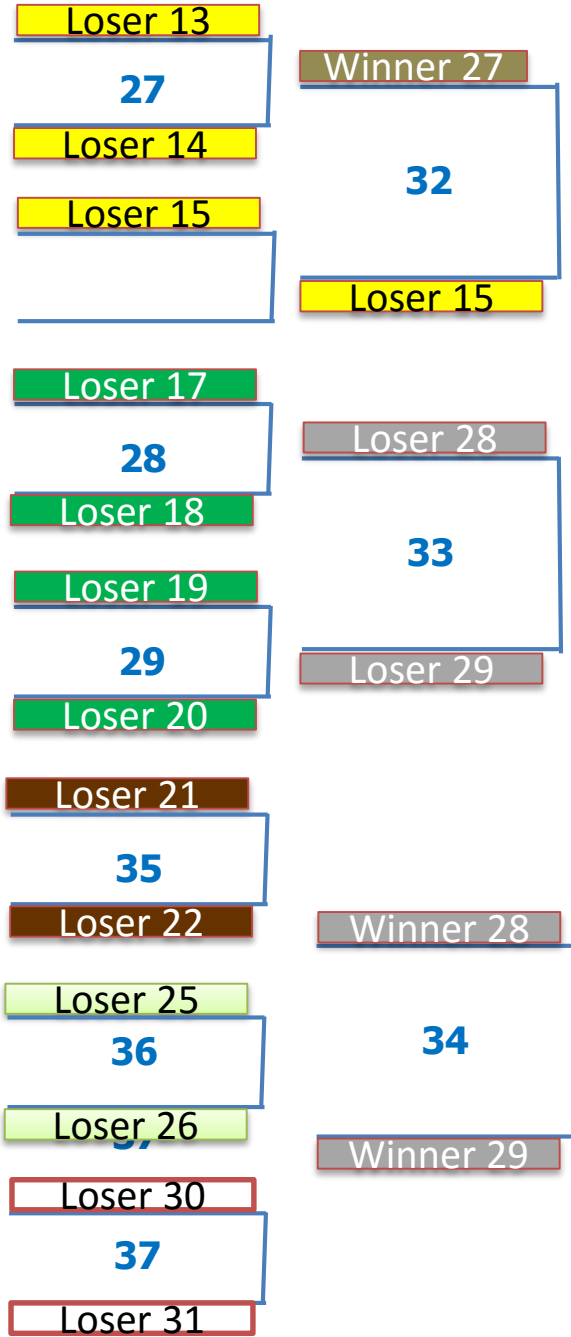

## Double Elimination Round

## Placement Matches 15-1

<b>Loser 27</b>	=	ranked 15
<b>Loser 32</b>	=	ranked 14
<b>Winner 32</b>	=	ranked 13
<b>Loser 33</b>	=	ranked 12
<b>Winner 33</b>	=	ranked 11
<b>Loser 34</b>	=	ranked 10
<b>Winner 34</b>	=	ranked 9
<b>Loser 35</b>	=	ranked 8
<b>Winner 35</b>	=	ranked 7
<b>Loser 36</b>	=	ranked 6
<b>Winner 36</b>	=	ranked 5
<b>Loser 37</b>	=	ranked 4
<b>Winner 37</b>	=	ranked 3
<b>Loser 38</b>	=	ranked 2
<b>Winner 38</b>	=	World Champion